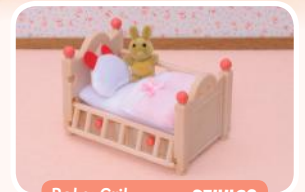

Baby Crib SF4462