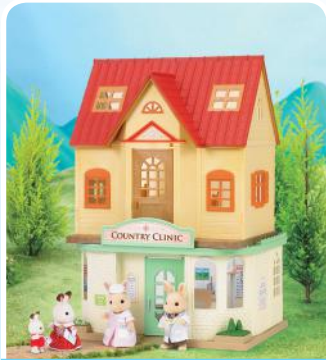

Cosy Cottage + Country Clinic